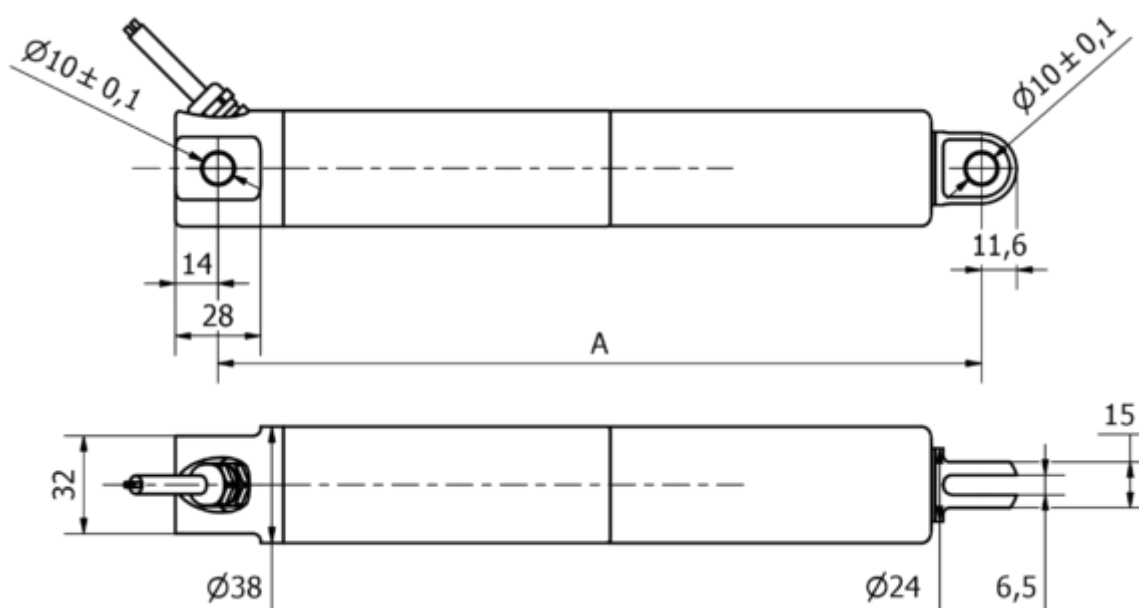

Data Sheet

Article number: 8S38210018003KCNLSK0

Description: KLEEl ine38, 100mm, 1800N, 3 mm/s, Stainless steel, IP69K
24 VDC, 3 m. Cable, Limit Switch Hall, Clevis

Measures

A	= 230 + slaglængde/stroke
Cable length	= 3 m
Load speed mm/s	= 3 mm/s
Option	= Hall sensor
Stroke (mm)	= 100
Voltage	= 24 V